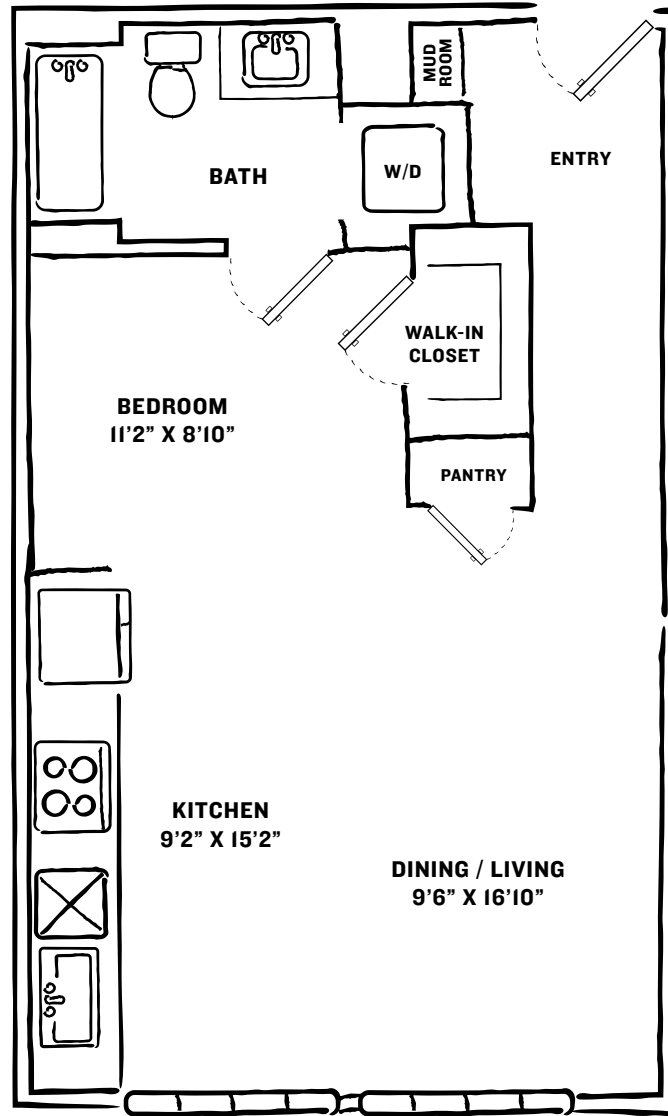

E2

STUDIO / 1 BATH

545-579

SQ. FT.

110 Jacob Fontaine Ln. | Austin, Texas 78752

FiveTwo@greystar.com | www.fivetwoapartments.com

Floorplans are artist's rendering. All dimensions are approximate. Actual product and specifications may vary in dimension or detail. Not all features are available in every apartment. Prices and availability are subject to change. Please see a representative for details.