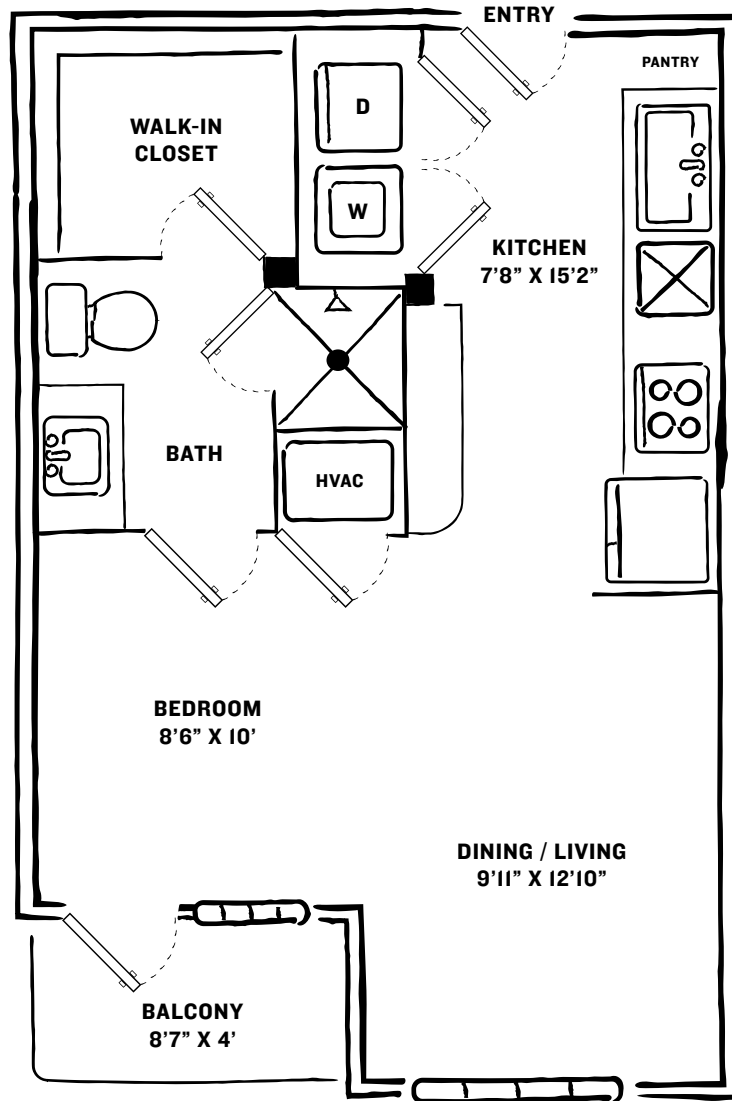

EI

STUDIO / 1 BATH

476-518

SQ. FT.

110 Jacob Fontaine Ln. | Austin, Texas 78752

FiveTwo@greystar.com | www.fivetwoapartments.com

Floorplans are artist's rendering. All dimensions are approximate. Actual product and specifications may vary in dimension or detail. Not all features are available in every apartment. Prices and availability are subject to change. Please see a representative for details.