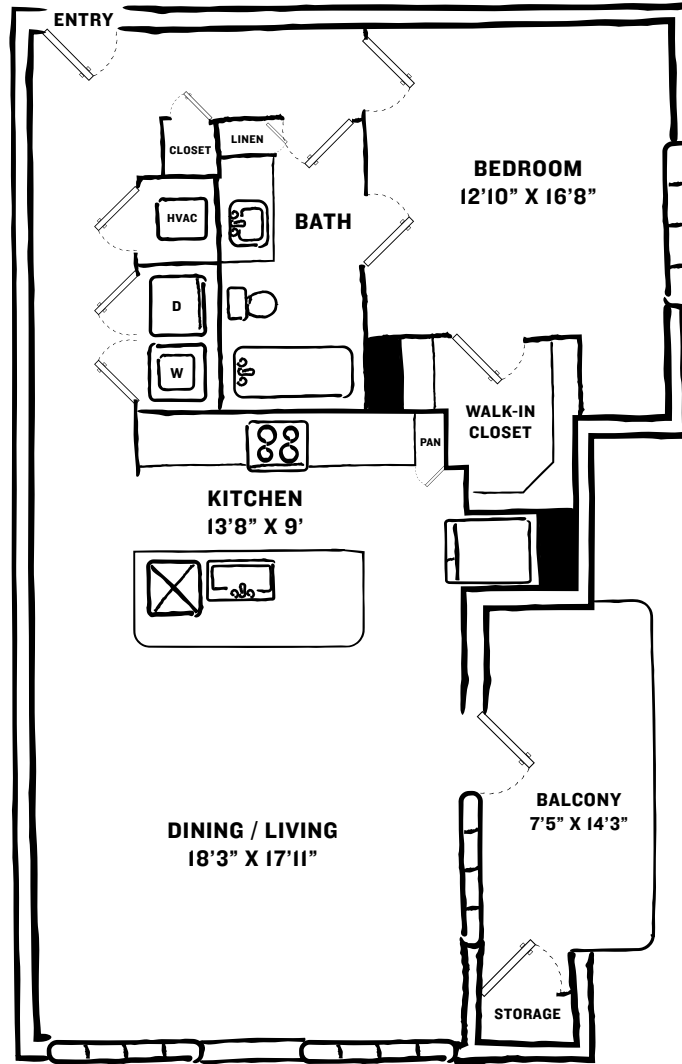

A8

1 BED / 1 BATH

950

SQ. FT.

110 Jacob Fontaine Ln. | Austin, Texas 78752

FiveTwo@greystar.com | www.fivetwoapartments.com

Floorplans are artist's rendering. All dimensions are approximate. Actual product and specifications may vary in dimension or detail. Not all features are available in every apartment. Prices and availability are subject to change. Please see a representative for details.