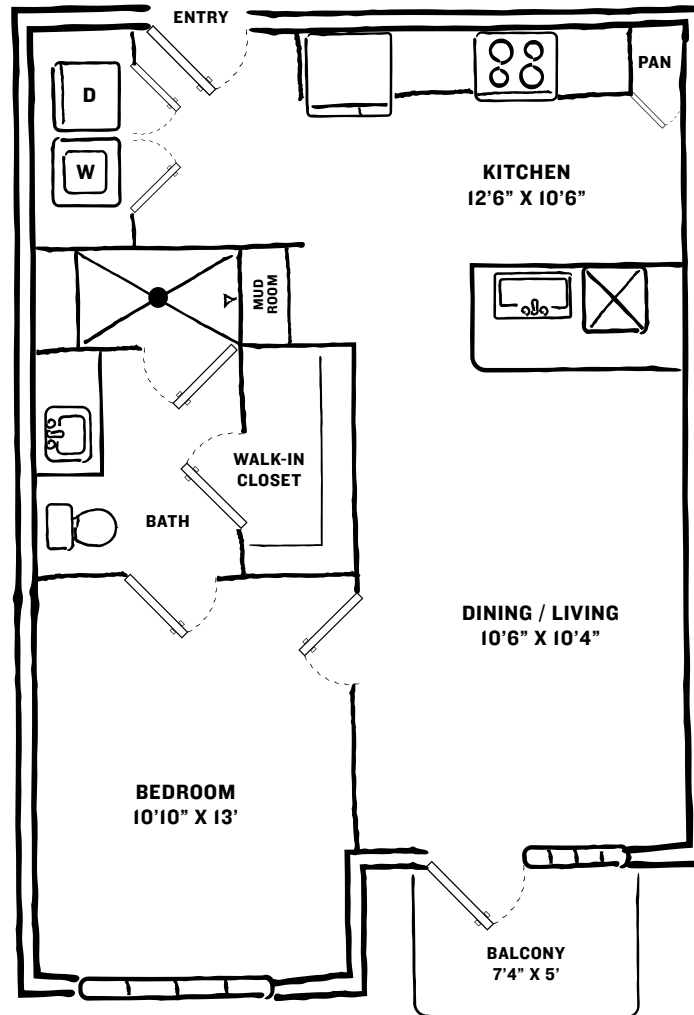

A2

1 BED / 1 BATH

615

SQ. FT.

110 Jacob Fontaine Ln. | Austin, Texas 78752

FiveTwo@greystar.com | www.fivetwoapartments.com

Floorplans are artist's rendering. All dimensions are approximate. Actual product and specifications may vary in dimension or detail. Not all features are available in every apartment. Prices and availability are subject to change. Please see a representative for details.